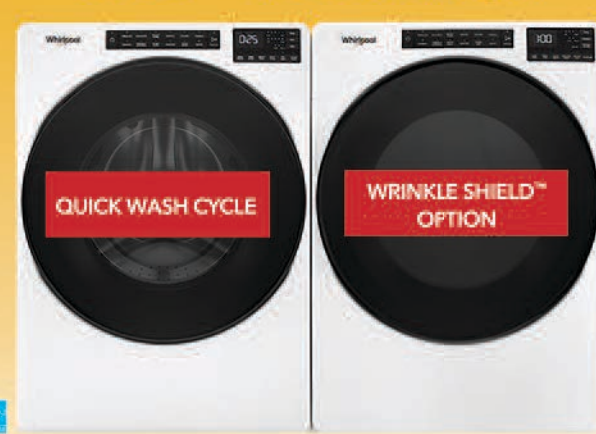

$599
4.5 Cu. Ft. Top Load Washer w/Deep Fill Quick Wash Cycle PowerWash™ Agitator MVW4505MW Reg. $799
Additional Pair Rebate Available

$599
7.0 Cu. Ft. Top Load Dryer with Wrinkle Prevent Phase End of Cycle Signal MED4500MW Reg. $799 MGD4500MW (GAS) Reg. $899 now $699
Additional Pair Rebate Available

SAVE $400 on the pair