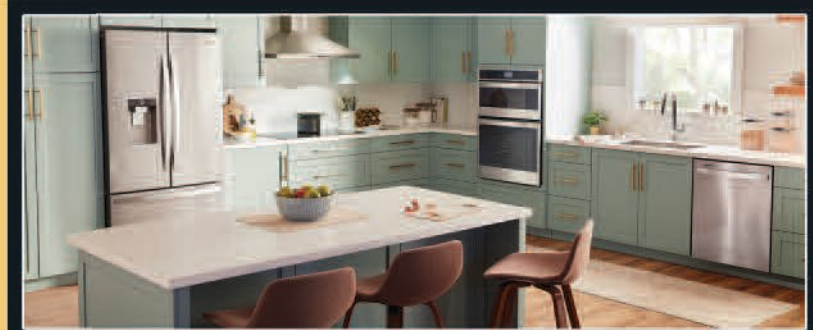

SAVE \$138

\$1194
30" 5-Burner Gas Cooktop 17,000 BTU Dual Ring Burner CookShield™ Finish Full-Width Cast Iron Grates KCGS550ESS Reg. \$1332
Additional Rebate Available

BUY MORE GET MORE REBATES

- Buy 2 Full Size Kitchen Appliances Get A **\$100 Rebate**
- Buy 3 Full Size Kitchen Appliances Get A **\$300 Rebate**
- Buy 4 Full Size Kitchen Appliances Get A **\$400 Rebate**
- Buy 5 Full Size Kitchen Appliances Get A **\$600 Rebate**